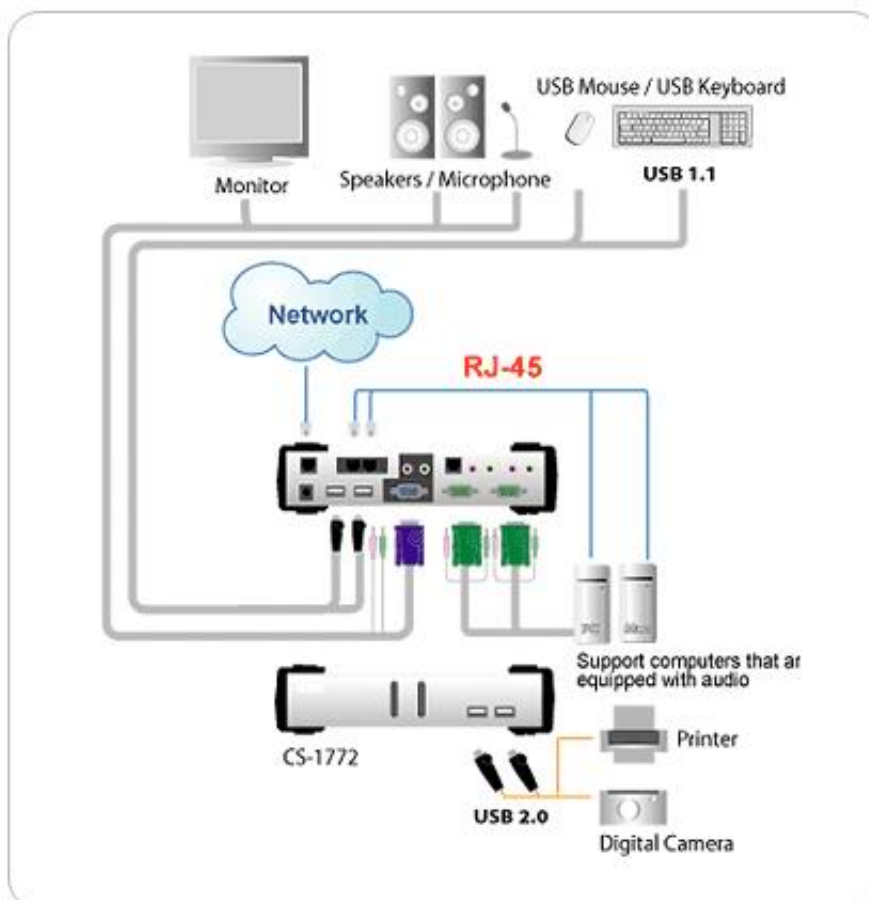

Opis produktu

Cechy:

- Obsługa 2 komputerów przy pomocy jednej konsoli (klawiatura USB+mysz USB+monitor)
- Zintegrowany switch 4-portowy 10/100
- Wybór komputera na frontowym panelu przełącznika lub przez kombinację klawiszy klawiatury

[Obejrzyj produkt w animacji 3D](#)

Specyfikacja:

Computer Connections			2
Port Selection			Hotkeys, Pushbutton
USB Port/ Audio Port Selection			Hotkey
Connectors	Console Ports	Keyboard	1 x USB Type A Female (White)
		Video	1 x HDB-15 Female (Blue)
		Mouse	1 x USB Type A Female (White)
		Speaker	1 x Mini Stereo Jack Female (Green)
		Microphone	1 x Mini Stereo Jack Female (Pink)
	KVM Ports	Keyboard	2 x SPHD-15 Female (Green)
		Video	
		Mouse	
		Speaker	2 x Mini Stereo Jack Female (Green)
		Microphone	2 x Mini Stereo Jack Female (Pink)
	Ethernet Hub		3 x RJ-45 Female (Black)
	USB Hub		2 x USB Type A Female (White)
	F/W Upgrade		1 x RJ-11 Female (Black)
	Power		1 x DC Jack(Black)
Switches	Port		2 x Pushbutton
LEDs	On Line / Selected		2 (Orange)
	USB Link		2 (Green)
	10/100 Mbps		3 (Green)
	LINK(Ethernet)		3 (Green)
Emulation	Keyboard/Mouse		USB
Video			2048 x 1536; DDC2B
Scan Interval			1~99 seconds
Power Consumption			DC 5.3V, 4.5W
Environment	Operating Temp.		0°~50°C
	Storage Temp.		-20°~60°C
	Humidity		0~80% RH, Non-condensing
Physical Properties	Housing		Metal
	Weight		0.71 kg
	Dimensions (L x W x H)		21.00 x 8.50 x 5.50 cm
Computer Connections			2
Port Selection			Hotkeys, Pushbutton
USB Port/ Audio Port Selection			Hotkey
Connectors	Console Ports	Keyboard	1 x USB Type A Female (White)
		Video	1 x HDB-15 Female (Blue)